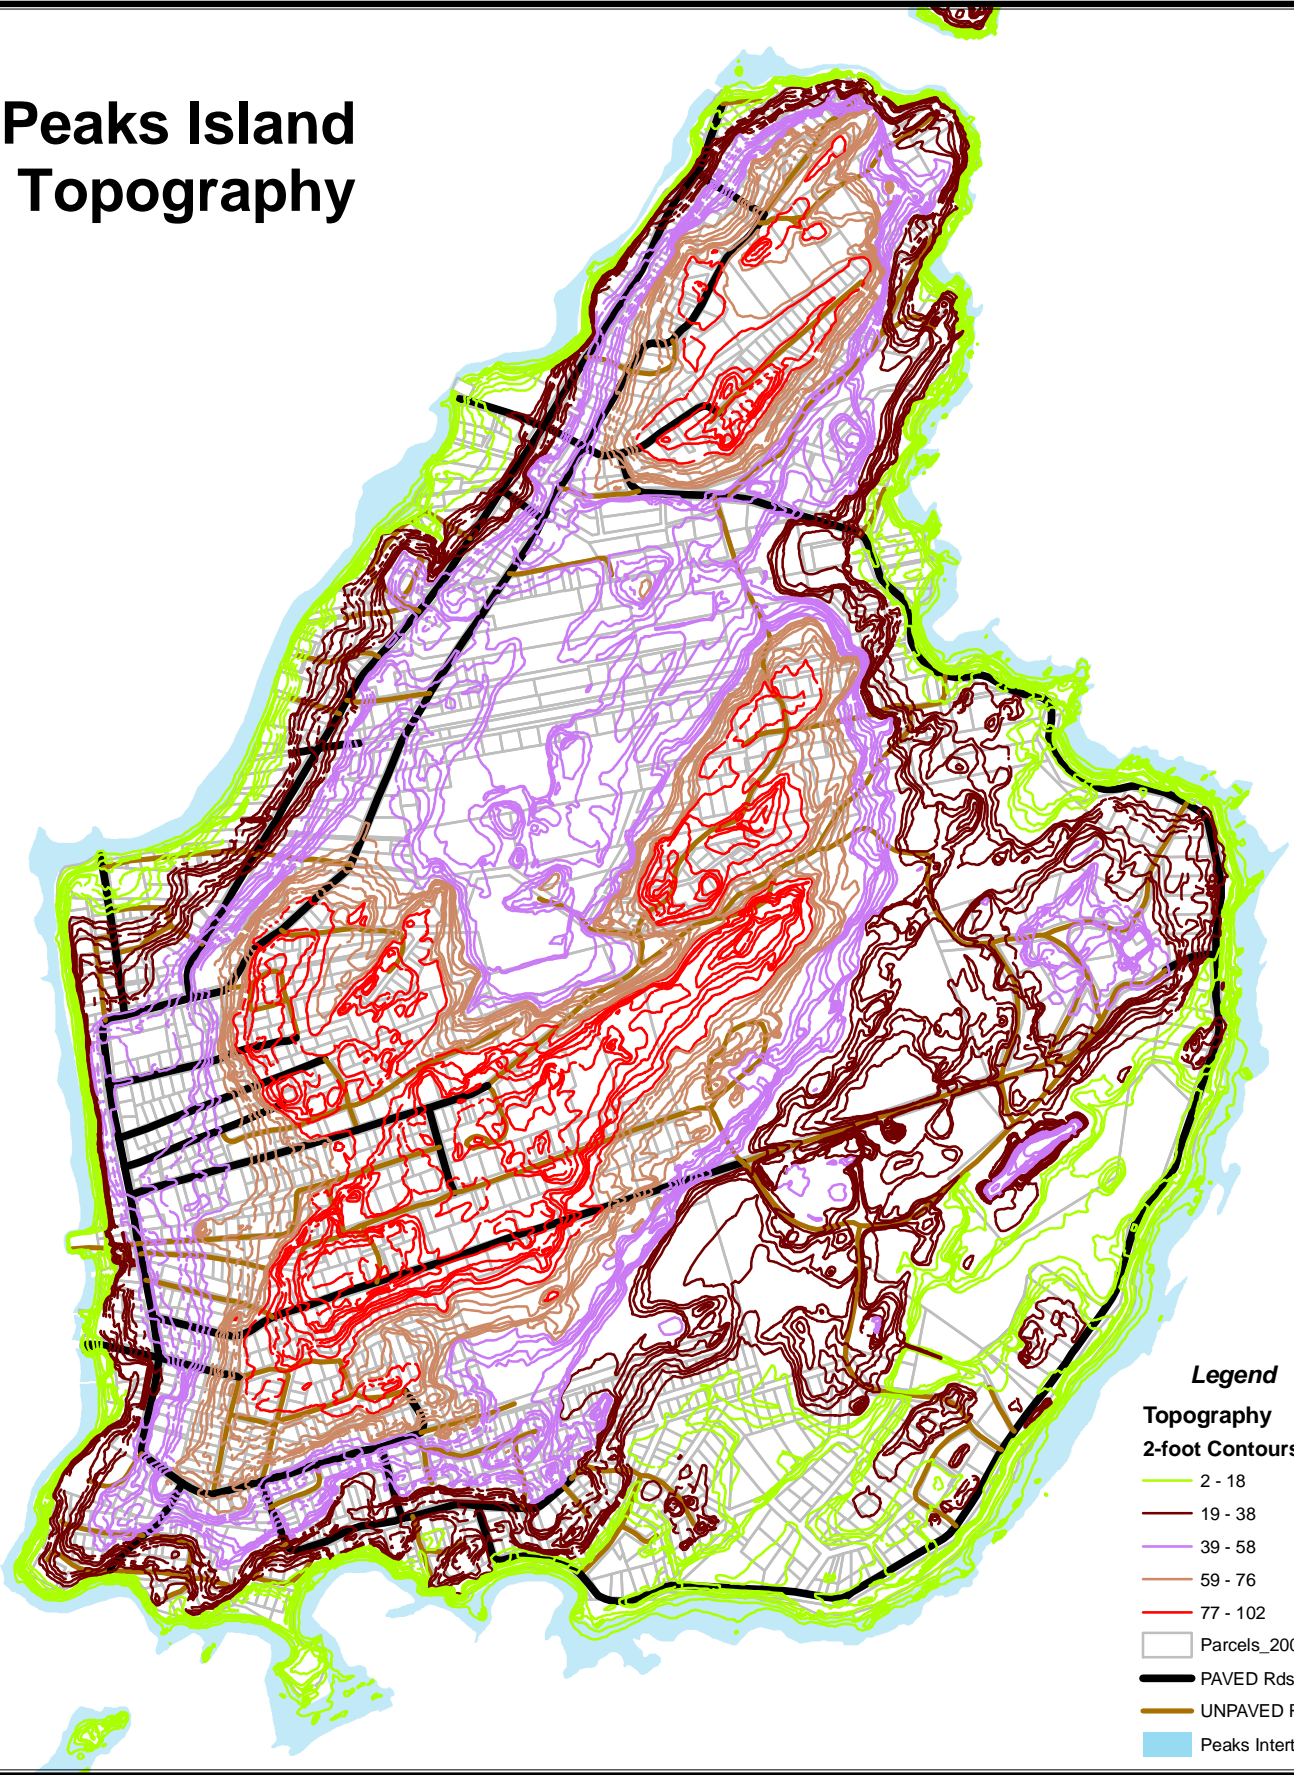

Peaks Island Topography

- Legend**
- Topography**
- 2-foot Contours**
- 2 - 18
 - 19 - 38
 - 39 - 58
 - 59 - 76
 - 77 - 102
- Parcels_2006
- PAVED Rds
- UNPAVED Rds
- Peaks Intertidal

Peaks Island Information Exchange
July 2007

Map is for informational purposes only.